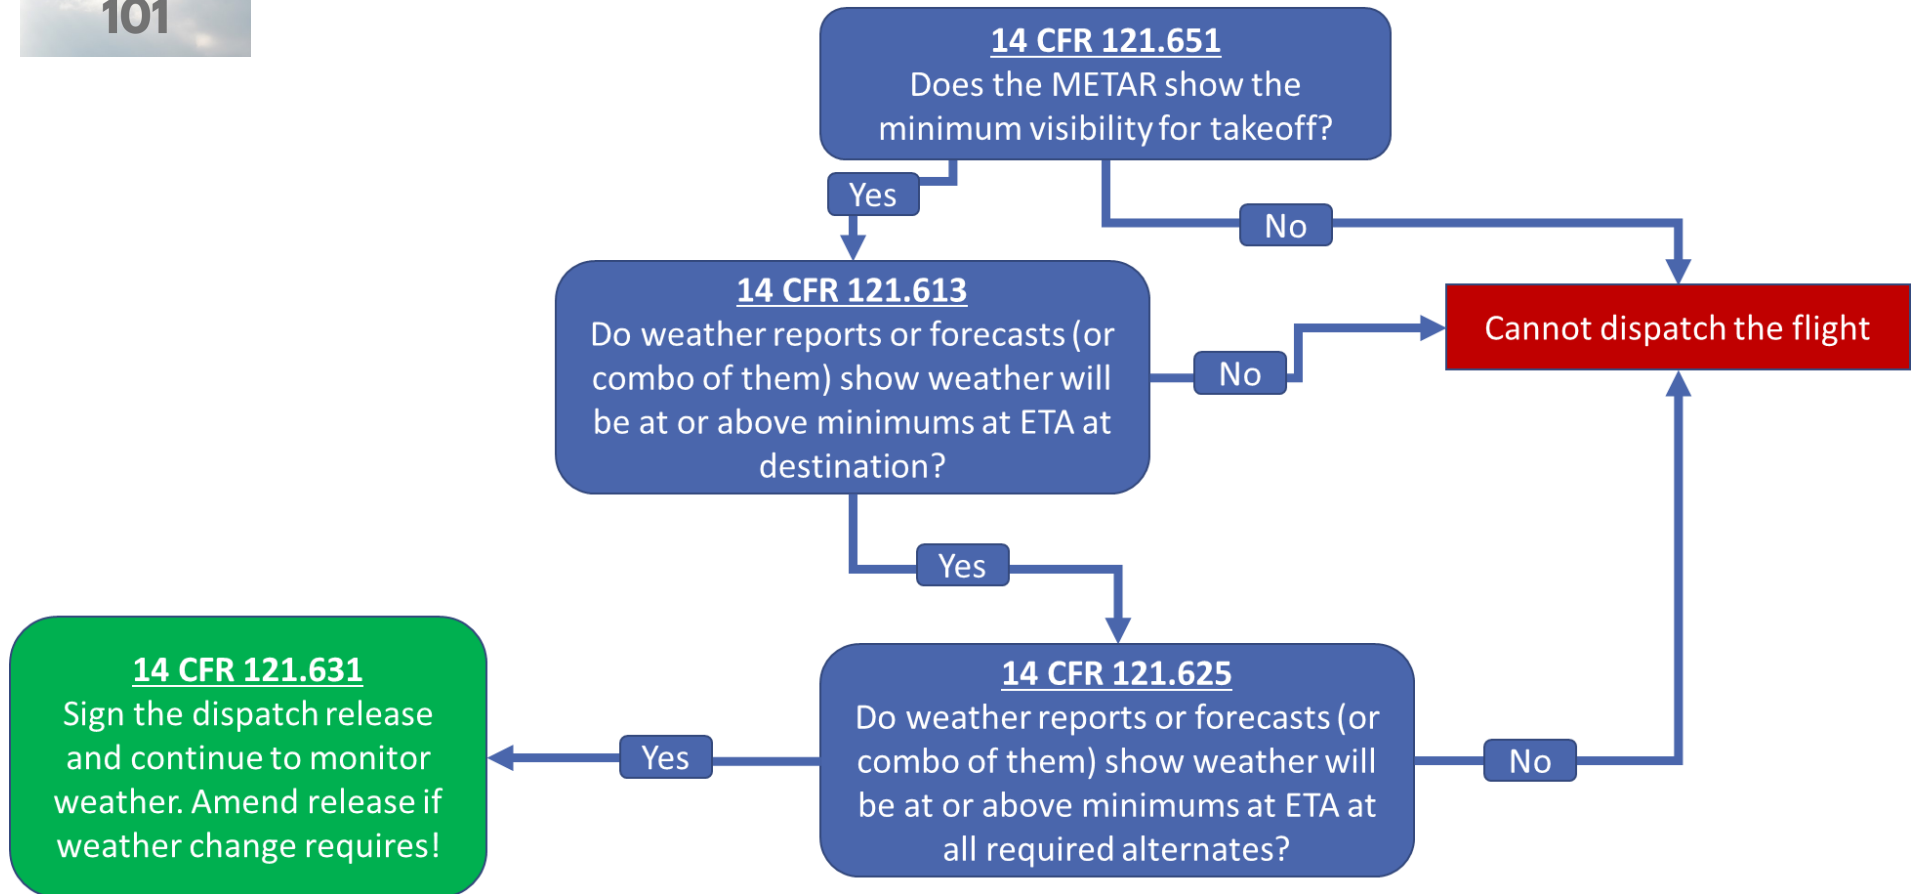

# 14 CFR Part 121 Weather Overview Flow Chart

Important: This flow chart is intended for study and educational purposes only. This information and flow chart is not meant to explain all situations or all circumstances or all regulations at any air carrier. Always consult your official FAA and company guidance applicable to your specific operation.